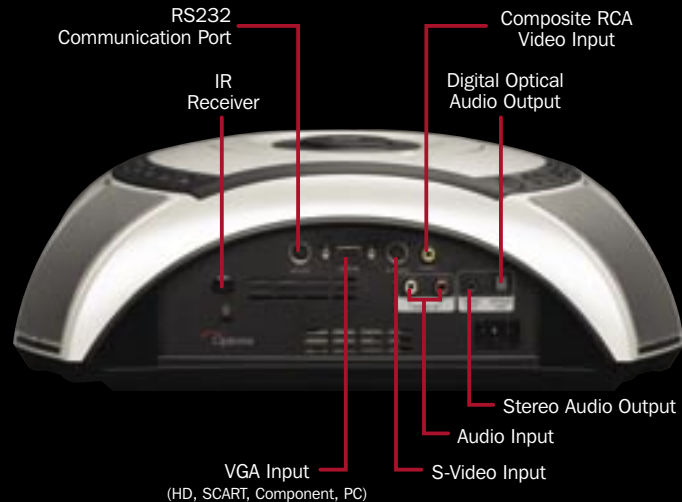

Connectors